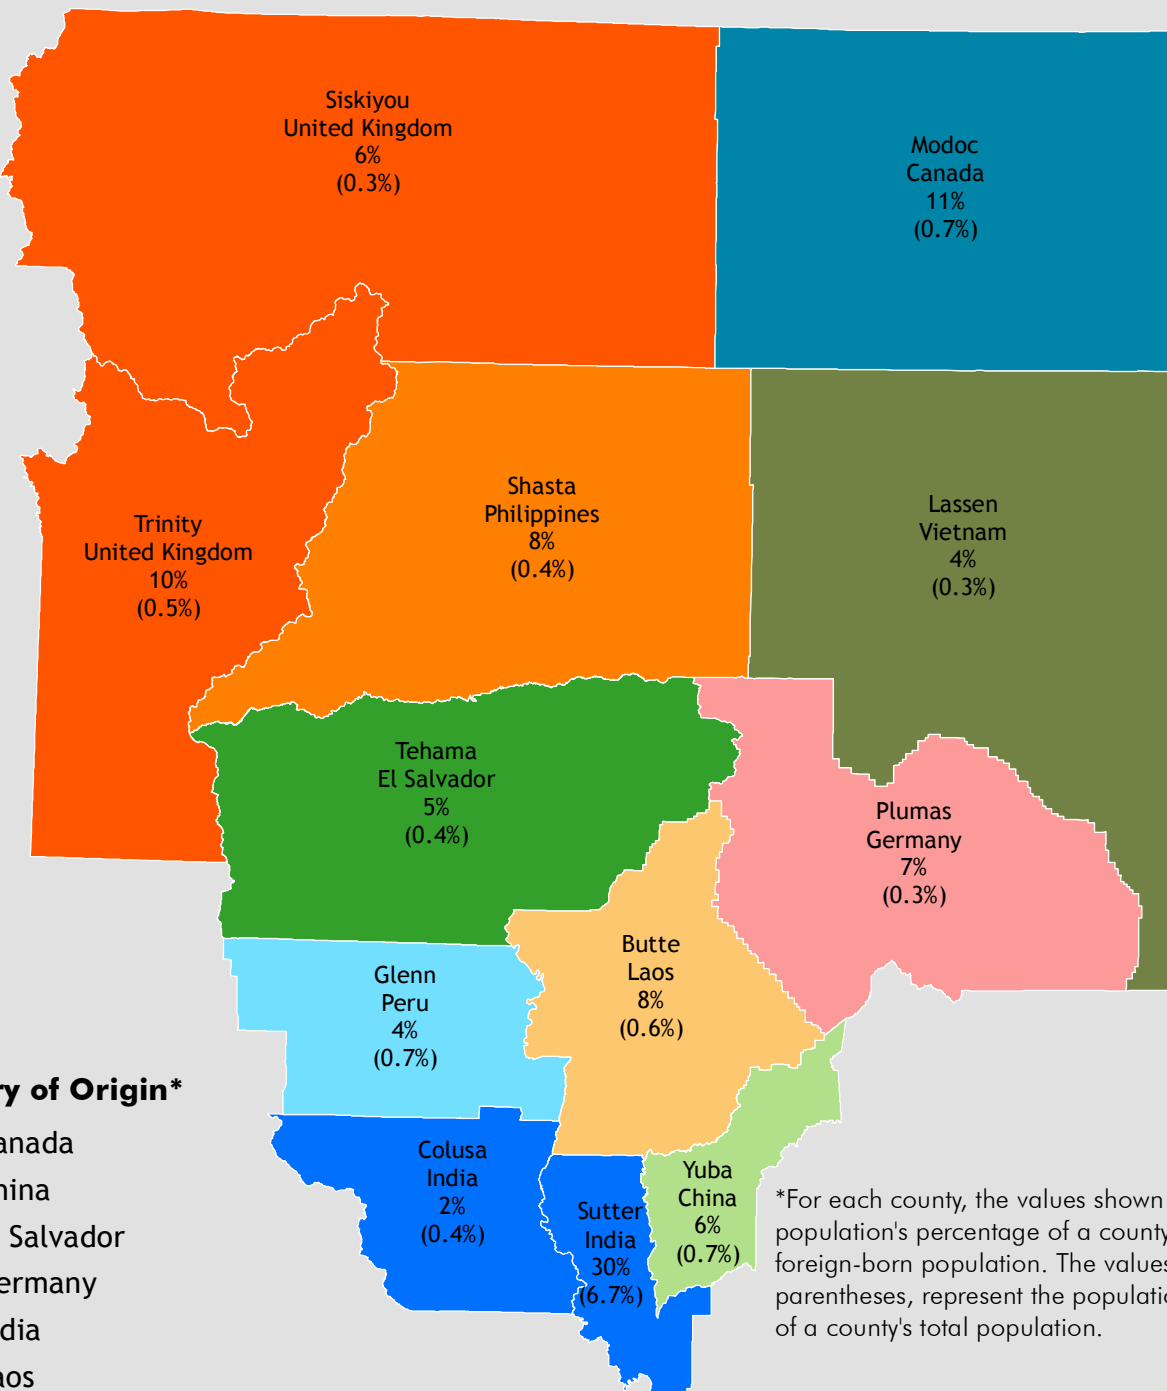

The Largest Foreign-Born Populations in the CSU Chico Service Region

Country of Origin*

- Canada
- China
- El Salvador
- Germany
- India
- Laos
- Peru
- Philippines
- United Kingdom
- Vietnam

*For each county, the values shown on top are the population's percentage of a county's total foreign-born population. The values below, in parentheses, represent the population's percentage of a county's total population.

Source:

American Community Survey, 2015